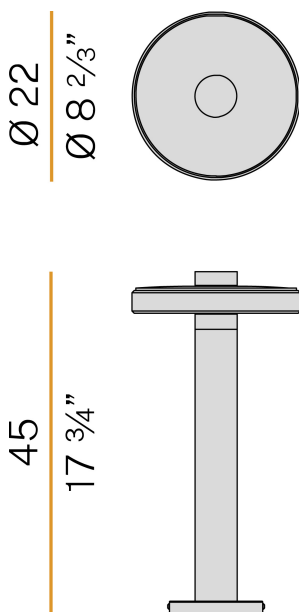

PANZERI

Venexia

220-240V AC ON-OFF

ET04816.045.0201

Data sheet

CODE	ET04816.045.0201
SYSTEM POWER CONSUMPTION	8W
EFFICACY	74.25lm/W
LIGHT SOURCE	LED
LIGHT SOURCE LIFETIME	L80 (B20) 80.000h
COLOUR TEMPERATURE	2700K Ra>80
LIGHT DISTRIBUTION	diffused
POWER SUPPLY	220-240V AC
FREQUENCY	50/60Hz
ELECTRICAL CONFIGURATION	ON-OFF
DRIVER	integrated included
NOMINAL LUMINOUS FLUX	930lm
LUMEN OUTPUT	594lm
EFFICIENCY	63.9%
WEIGHT	3.43 Kg
PROTECTION DEGREE	IP65
COLOUR TOLLERANCES	SDCM 3
SHOCK RESISTANCE RATING	IK06
PACKING DIMENSIONS	27,0 x 27,0 x 56,0 cm

Floor lighting fixture for outdoor spaces, with direct light emission.
Galvanized sheet metal bracket for floor installation.
Turned aluminium base in corten, micaceous grey or mat brass polyacrylic paint.
Body in aluminium tube in corten or micaceous grey polyacrylic paint, or with wood finish coating.
Turned aluminium structure in corten, micaceous grey or mat brass polyacrylic paint.
Transparent silicone gaskets.
Screen in partially mat cast glass.
Turned aluminium closing disk in corten, micaceous grey or mat brass polyacrylic paint.
Nickelled brass M12 cable gland.
Stainless steel screws.
Equipped with neoprene power cable.

Technical drawing

Polar diagram

PANZERI

Venexia

Accessories / fixing

YTF04800.012

Anchor bolts for ground fixing.